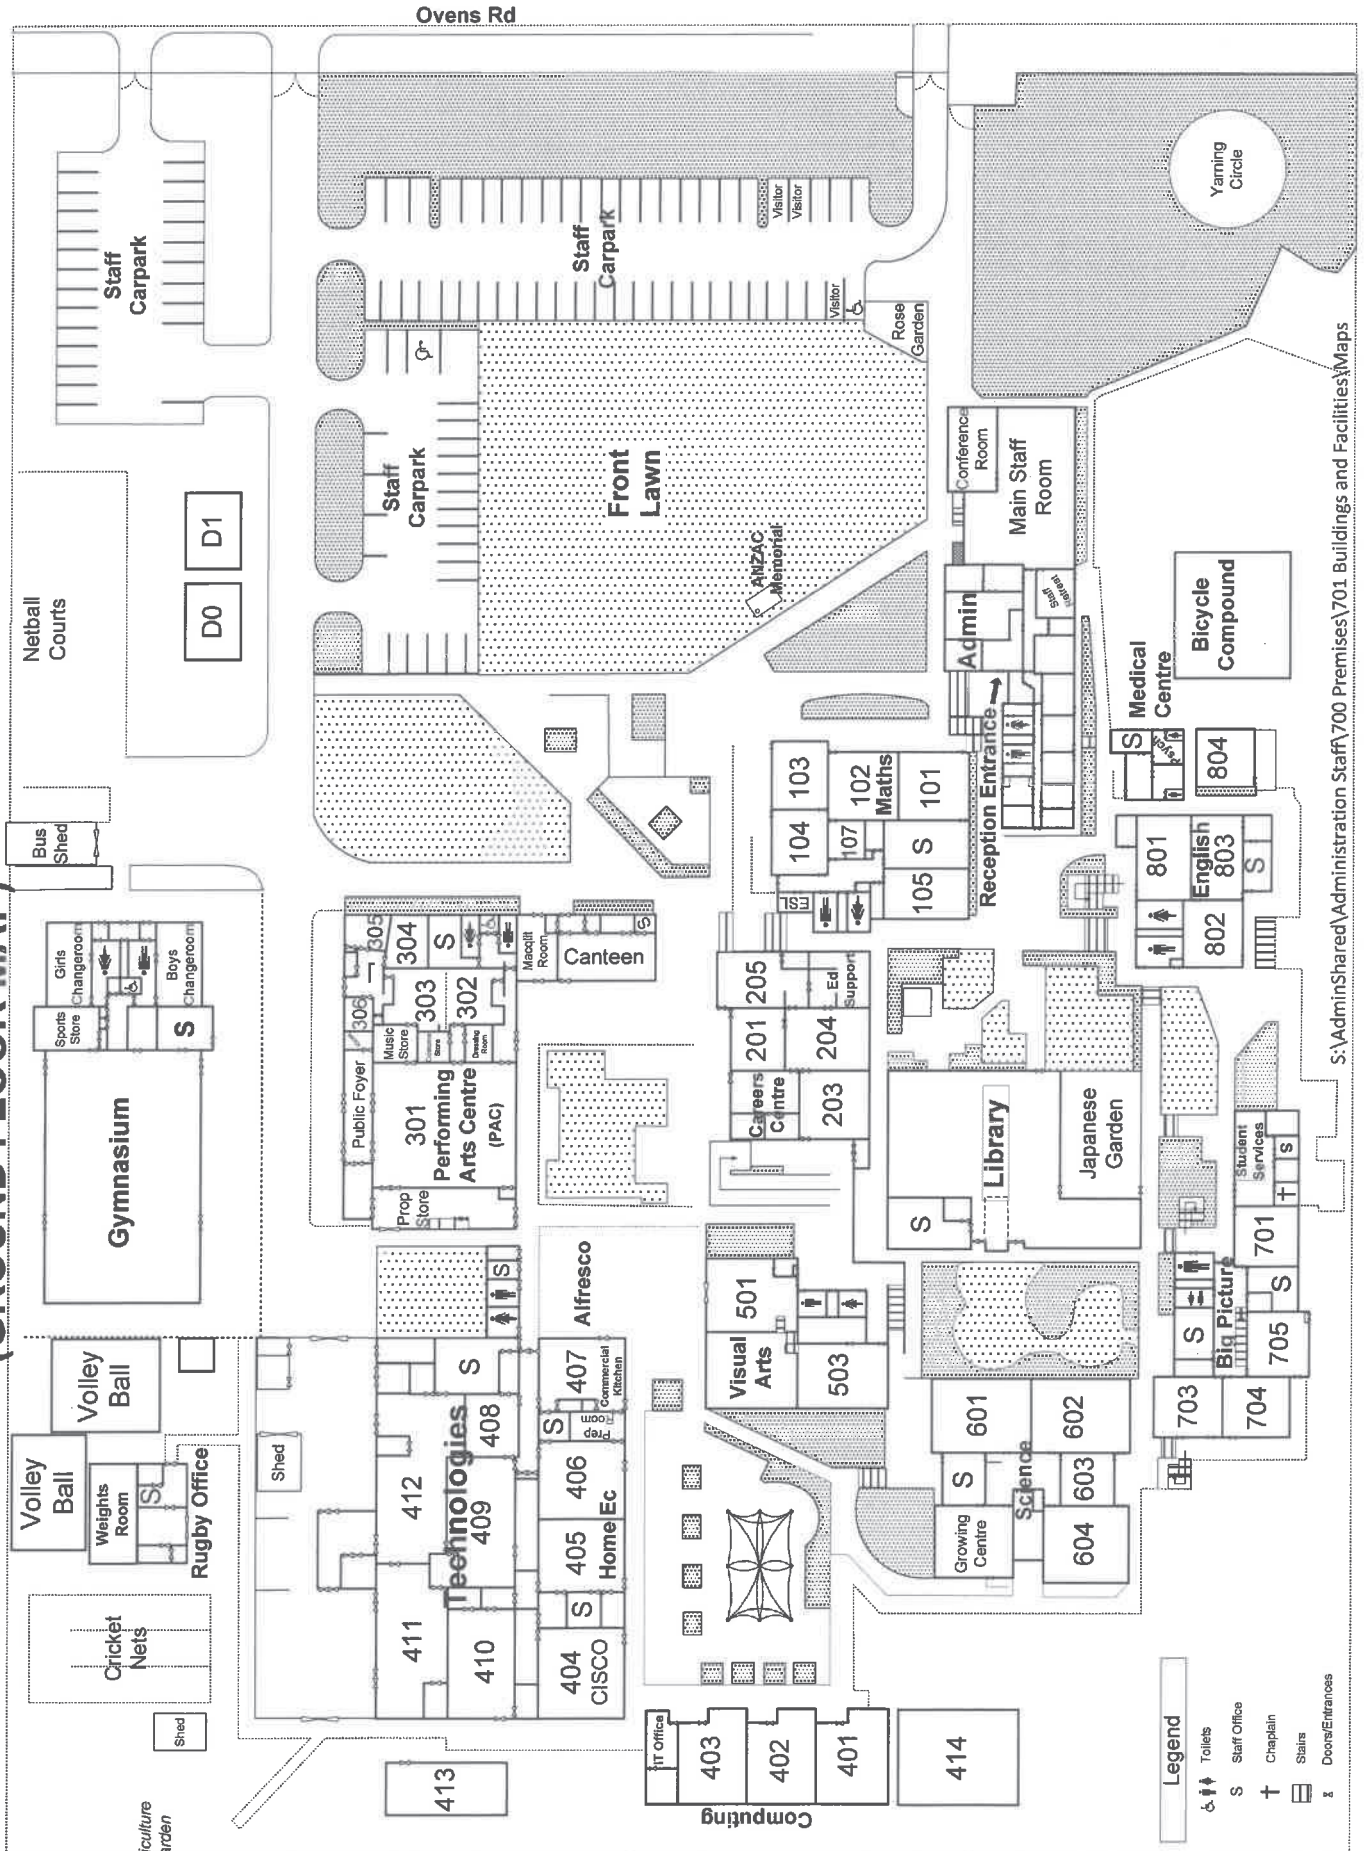

THORNLIE SENIOR HIGH SCHOOL (GROUND FLOOR MAP)

Legend

- ♿ Toilets
- S Staff Office
- † Chaplain
- Stairs
- ⌘ Doors/Entrances